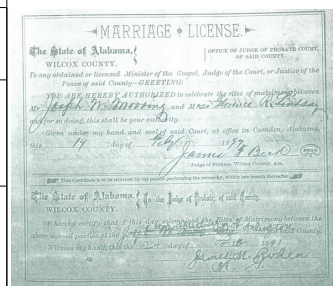

Family Group Sheet

14 October 2011

Father Joseph Weldon Mooring

Birth	18 Jul 1867	Marengo, Alabama ¹
Cen/age	14 Jun 1900	Joseph Mouring; Head; b. July 1868; Age 31; married 3 years; b. Alabama; Farming; Marengo, Alabama ²
Cen/age	21 May 1910	Joseph W.; Head; Married once for 13 years; b. Alabama; Farmer, General Farm; Escambia, Alabama ³
Cen/age	1920	John W. Mooney (Mooring); Head; Age 54; Carpenter, House; Mobile, Alabama ⁴
Cen/age	4 Apr 1930	Joseph W. Mooring; Head; Age 62; married at age 28; b. Alabama; Night watchman, steel Plant; Mobile, Alabama ⁵
Occupation	bef 26 Sep 1940	Night Watchman, Retired ¹
Death	26 Sep 1940	Prichard, Mobile, Alabama ⁶
Burial	28 Sep 1940	Shiloh, Clarke, Alabama ¹
Marriage	24 Feb 1897	Wilcox, Alabama ^{1,7-8}
Father	Henry Mooring (-)	
Mother	Barbara Wooten (-)	

Children

M Grafton Mooring

Birth	11 Aug 1899	Alabama ^{2,14}
Cen/age	14 Jun 1900	Grafton; son; b. Aug 1899; Age 9/12; b. Alabama; Marengo, Alabama ²
Cen/age	21 May 1910	Grafton Moring; son of Joseph W.; Age 10; b. Alabama; Escambia, Alabama ³