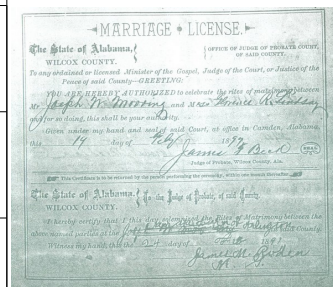

Family Group Sheet

14 October 2011

Father Joseph Weldon Mooring

Birth	18 Jul 1867	Marengo, Alabama ¹
Cen/age	14 Jun 1900	Joseph Mouring; Head; b. July 1868; Age 31; married 3 years; b. Alabama; Farming; Marengo, Alabama ²
Cen/age	21 May 1910	Joseph W.; Head; Married once for 13 years; b. Alabama; Farmer, General Farm; Escambia, Alabama ³
Cen/age	1920	John W. Mooney (Mooring); Head; Age 54; Carpenter, House; Mobile, Alabama ⁴
Cen/age	4 Apr 1930	Joseph W. Mooring; Head; Age 62; married at age 28; b. Alabama; Night watchman, steel Plant; Mobile, Alabama ⁵
Occupation	bef 26 Sep 1940	Night Watchman, Retired ¹
Death	26 Sep 1940	Prichard, Mobile, Alabama ⁶
Burial	28 Sep 1940	Shiloh, Clarke, Alabama ¹
Marriage	24 Feb 1897	Wilcox, Alabama ^{1,7-8}
Father	Henry Mooring (-)	
Mother	Barbara Wooten (-)	

Children

M Grafton Mooring

Birth	11 Aug 1899	Alabama ^{2,14}
Cen/age	14 Jun 1900	Grafton; son; b. Aug 1899; Age 9/12; b. Alabama; Marengo, Alabama ²
Cen/age	21 May 1910	Grafton Moring; son of Joseph W.; Age 10; b. Alabama; Escambia, Alabama ³